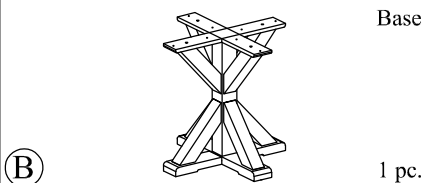

30752  
Round Table - Top  
30753  
Round Table - Base

Components packed with the # 30752 Top

Table Top

Components & Hardware packed with the # 30753 Base

Base

Allen Head Bolt  
M8-32 x 35mm

Lock Washer  
Ø9 x Ø13mm

Flat Washer  
Ø8 x Ø20mm

Allen Key  
4 x 110mm

STEP 1:

Complete